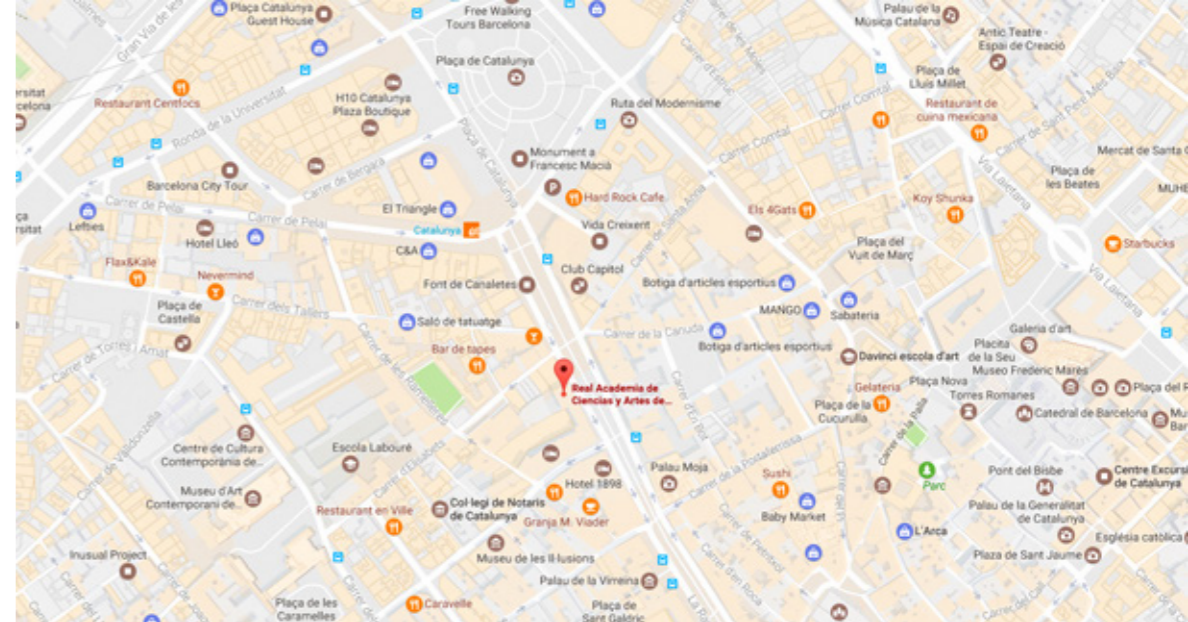

The image shows a close-up, low-angle view of a building's facade. The main structure is a tall, yellow tower with a blue dome. The tower has several arched windows and a decorative band with yellow and blue patterns. The dome is also blue and has a similar decorative band. The building is set against a clear blue sky. In the background, other buildings are visible, including a red one and a grey one. The text "THE ROYAL ACADEMY OF SCIENCES AND ARTS OF BARCELONA" is overlaid in large, bold, black letters across the middle of the image.

**THE ROYAL ACADEMY OF SCIENCES
AND ARTS OF BARCELONA**

Welcome to the Royal Academy of Sciences and Arts of Barcelona (RACAB)

This institution, with more than 250 years, is located in an eighteenth century building, in the city centre. In its conference room, Albert Einstein exposed the relativity basis. In the adjacent room there rest a Billeter astronomical clock dated in 1869 which indicates the time and also the exact position of some planets, the Earth, the Moon and the Sun until 2029. This is a building where the passion for architecture and the devotion to science are amazingly represented.

GPS coordinates

41.384134 | 2.170591

The RACAB is located in the center of Barcelona
2 minutes walk from Plaza Catalunya.

How to get there?

Public transport

- 1- Metro: Lines **L1**, **L3**. Stop at Plaça Catalunya
- 2- Ferrocarrils de la Generalitat: **L6**, **S1**, **S55**, **S5**, **S2** and **L7** until the stop Plaça Catalunya
- 3- Renfe Rodalies de Catalunya: **R7**, **R4**, **R1** and **R3**
- 4- Bus: N1, N2, N3, N4, N6, N7, N8, N9, N11, N12, N13, N14, N15

Private transport

- 1- By car towards Plaza Catalunya. Parking in public or private parking.
- 2- By motorcycle towards Plaza Catalunya. Parking in public or private parking.

Entrada a la RACAB

Fachada edificio RACAB