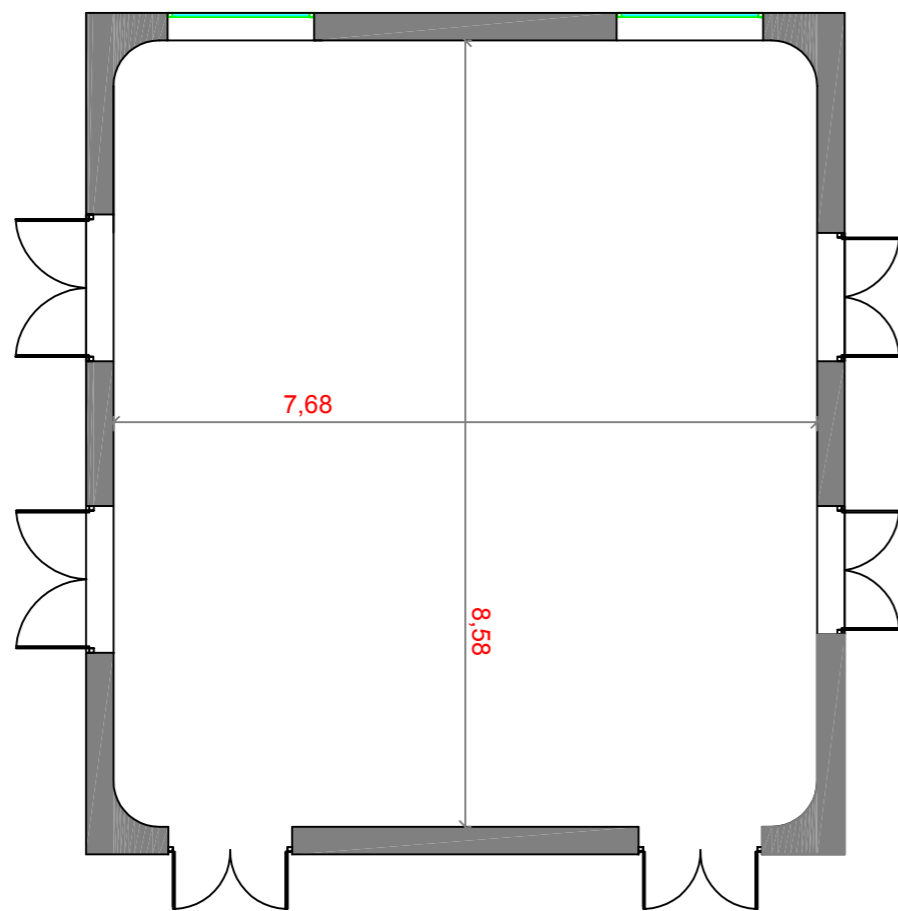

Capacity

| | | |
|--|------------|--------|
|  | Surface | 65,89 |
|  | Cocktail | - |
|  | Banquet | - |
|  | Meetings | 32 pax |
|  | Auditorium | 70 pax |

Dome room
The rooms have:
- 2 speakers

Capacity

| | | |
|---|----------------|---------------|
|  m² | Surface | 77,92 |
|  Cocktail | | 75 pax |
|  Banquet | | - |
|  Meetings | | 50 pax |
|  Auditorium | | 50 pax |

Location

La Rambla, 115 - 08002 Barcelona